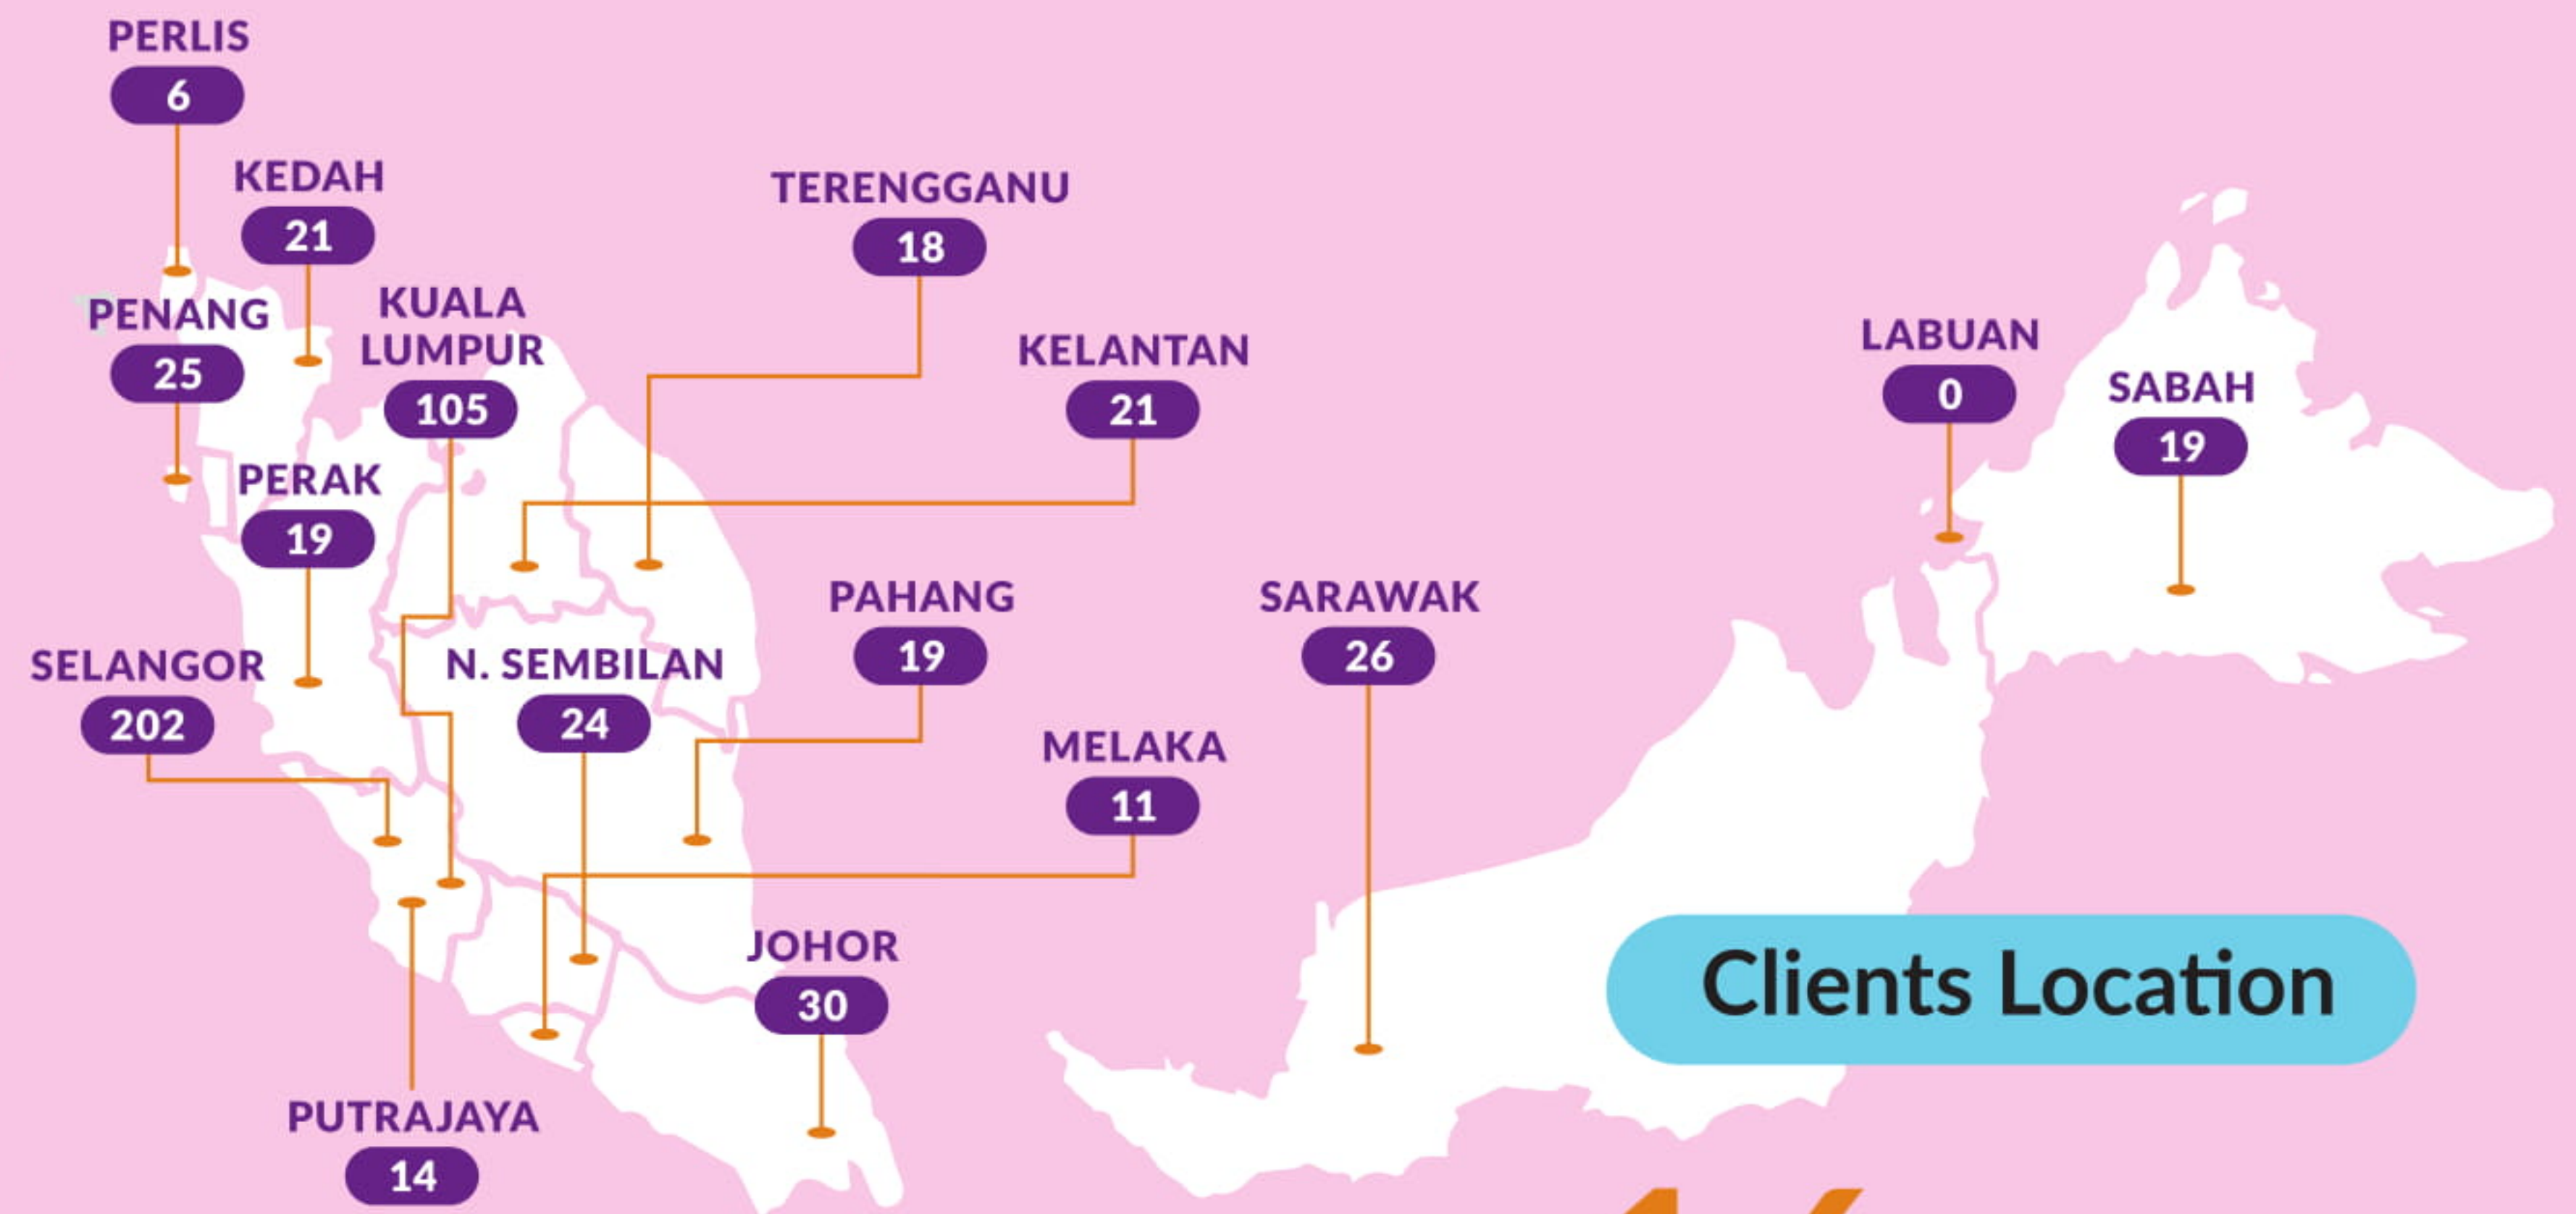

TELENISA

INFOGRAPHIC 2018

A short summary based on the Telenisa Statistic and Findings 2018

1 DEMOGRAPHIC OF OUR CLIENTS

Total number of clients in 2018 was **576**

Clients Location

16 Are from the overseas

2 REASONS FOR MARRIAGE BREAKDOWN

3 LENGTH OF MARRIAGE

Clients in their early stages of marriage (less than 1 year) accounts for 28% of our clients.

On the other end of the spectrum, **19%** of clients have been married for a decade or even more.

4 ISSUES INVOLVING WIVES

75 (32.5%) cases in 2018 involved wife's maintenance.

33 (14.3%) of the cases are on mut'ah

28 (12.1%) of cases are on iddah maintenance

Issues Involving Wives

Issues in Wives' Maintenance