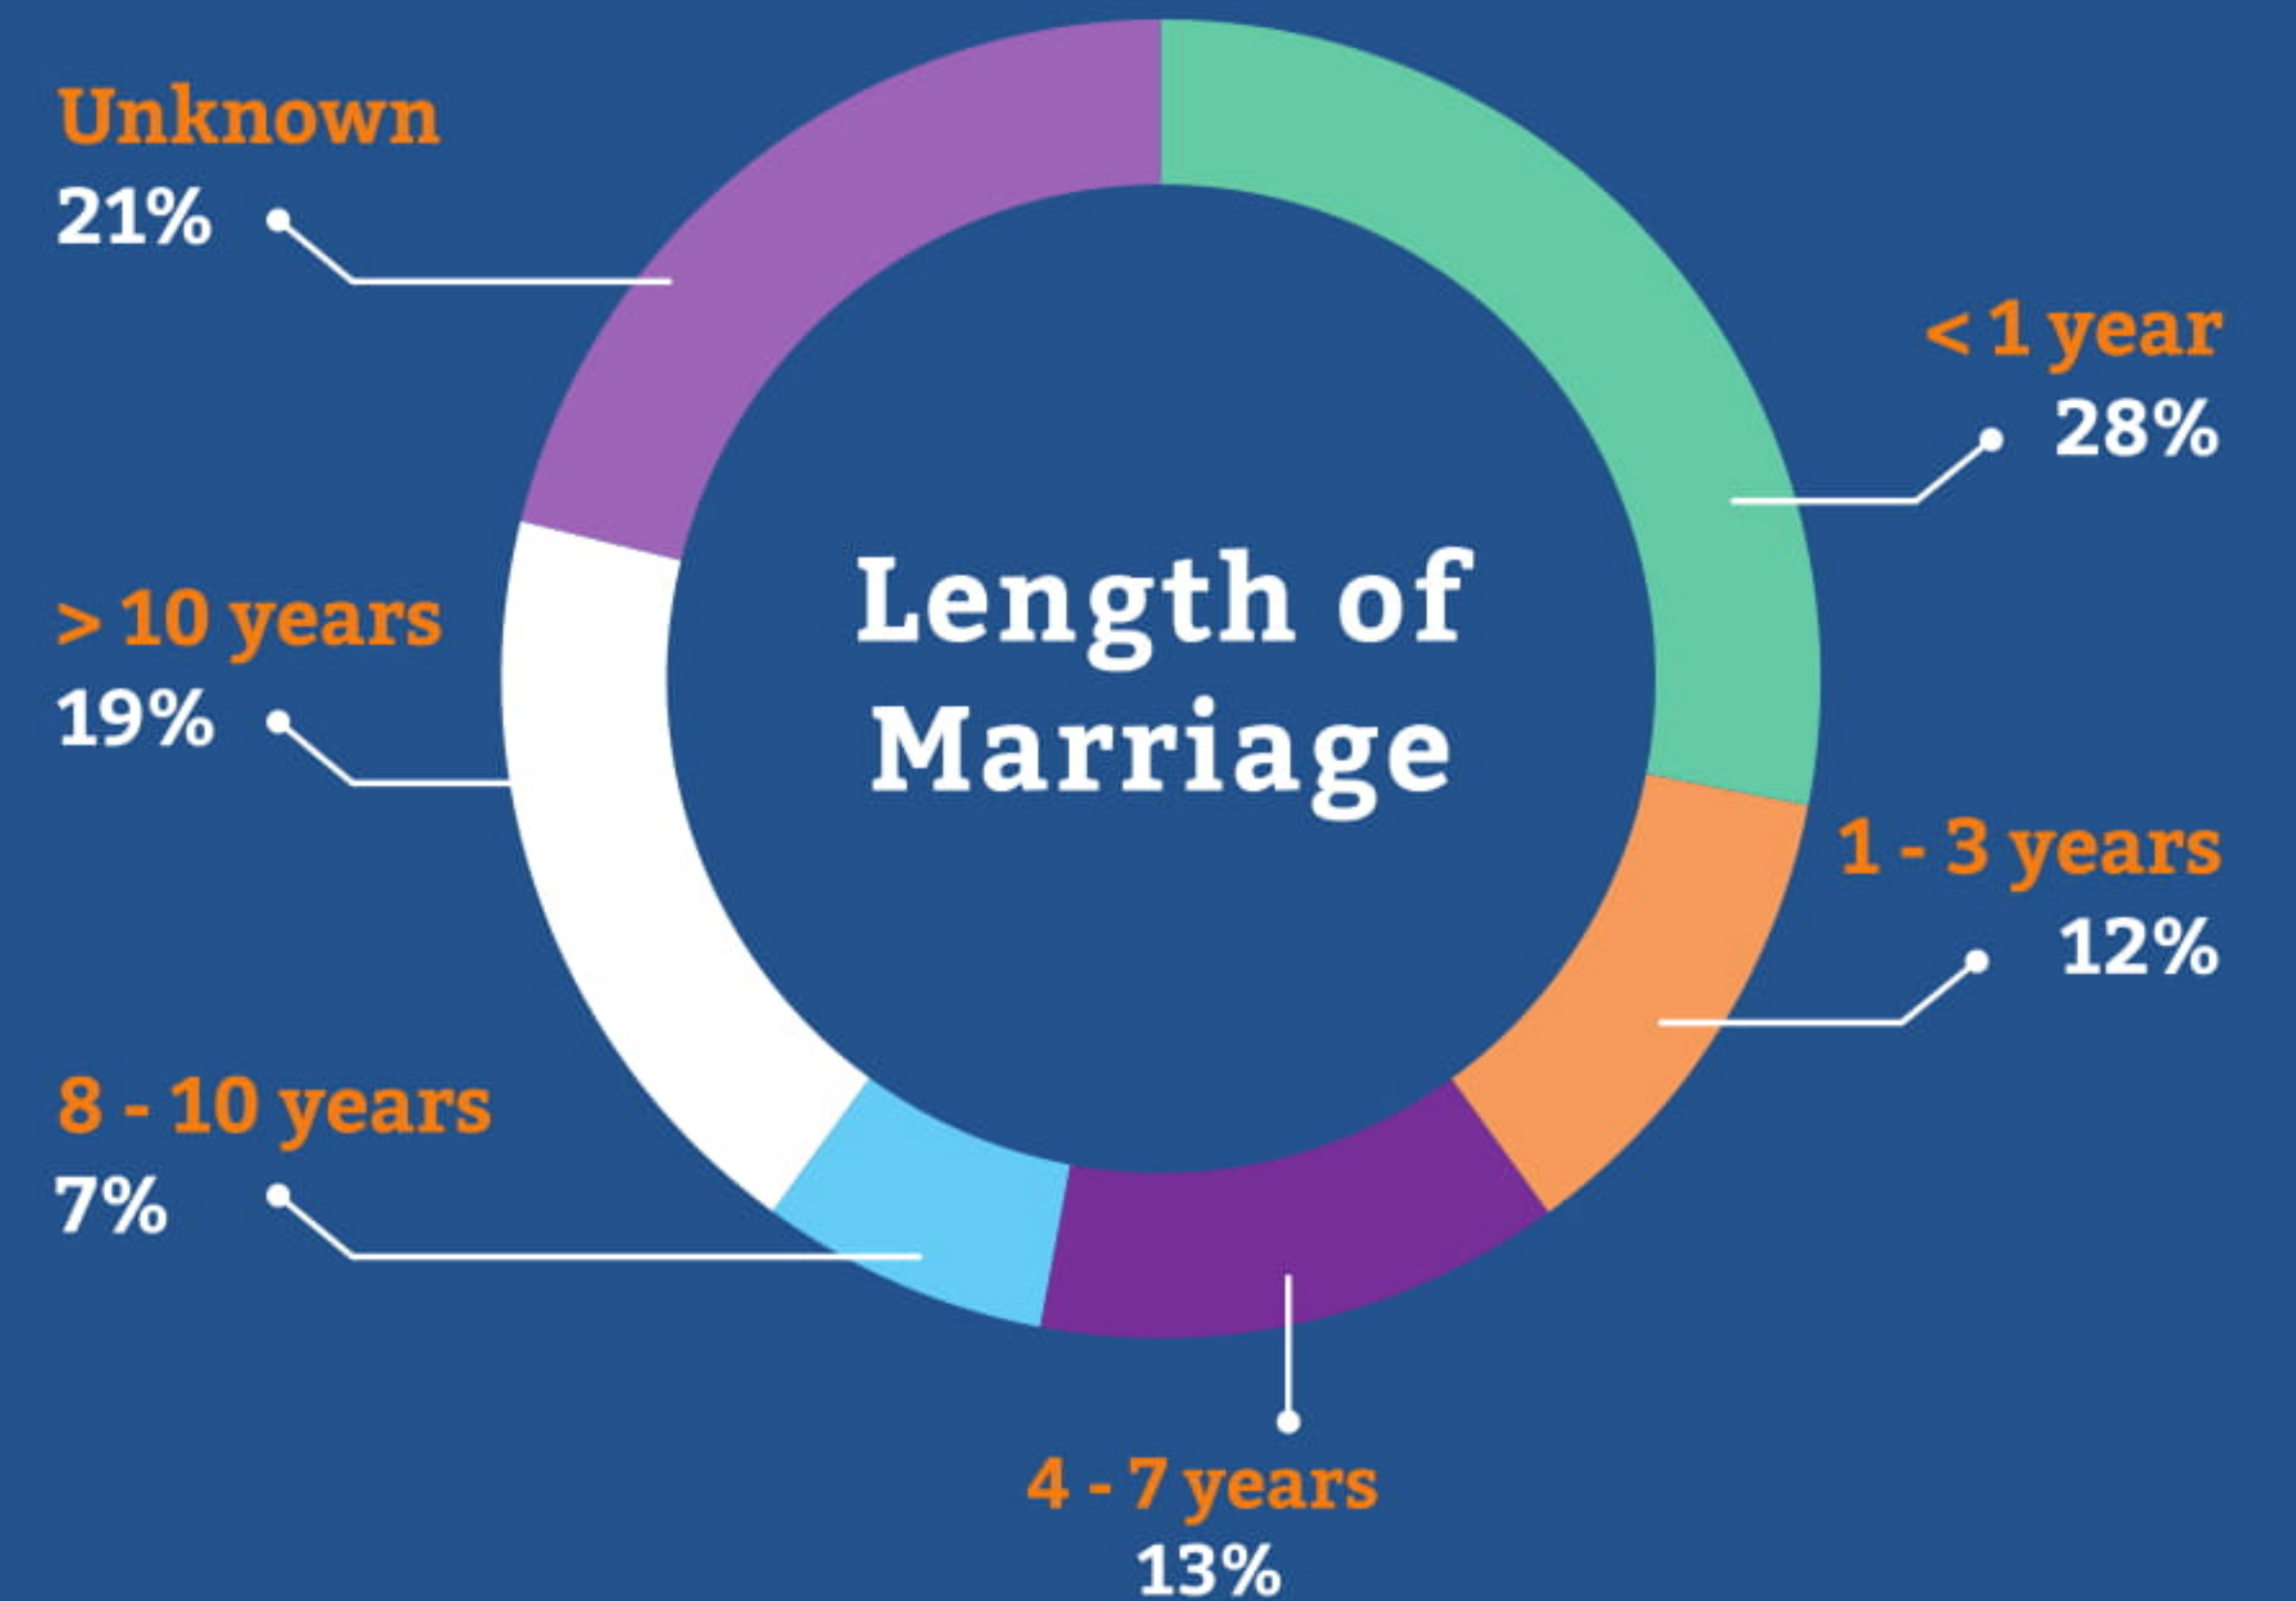

TELENISA

INFOGRAPHIC 2018

A short summary based on the Telenisa Statistic and Findings 2018

1 DEMOGRAPHIC OF OUR CLIENTS

Total number of clients in 2018 was **576**

Clients Location

16 Are from the overseas

2 REASONS FOR MARRIAGE BREAKDOWN

3 LENGTH OF MARRIAGE

Clients in their early stages of marriage (less than 1 year) accounts for 28% of our clients.

On the other end of the spectrum, **19%** of clients have been married for a decade or even more.