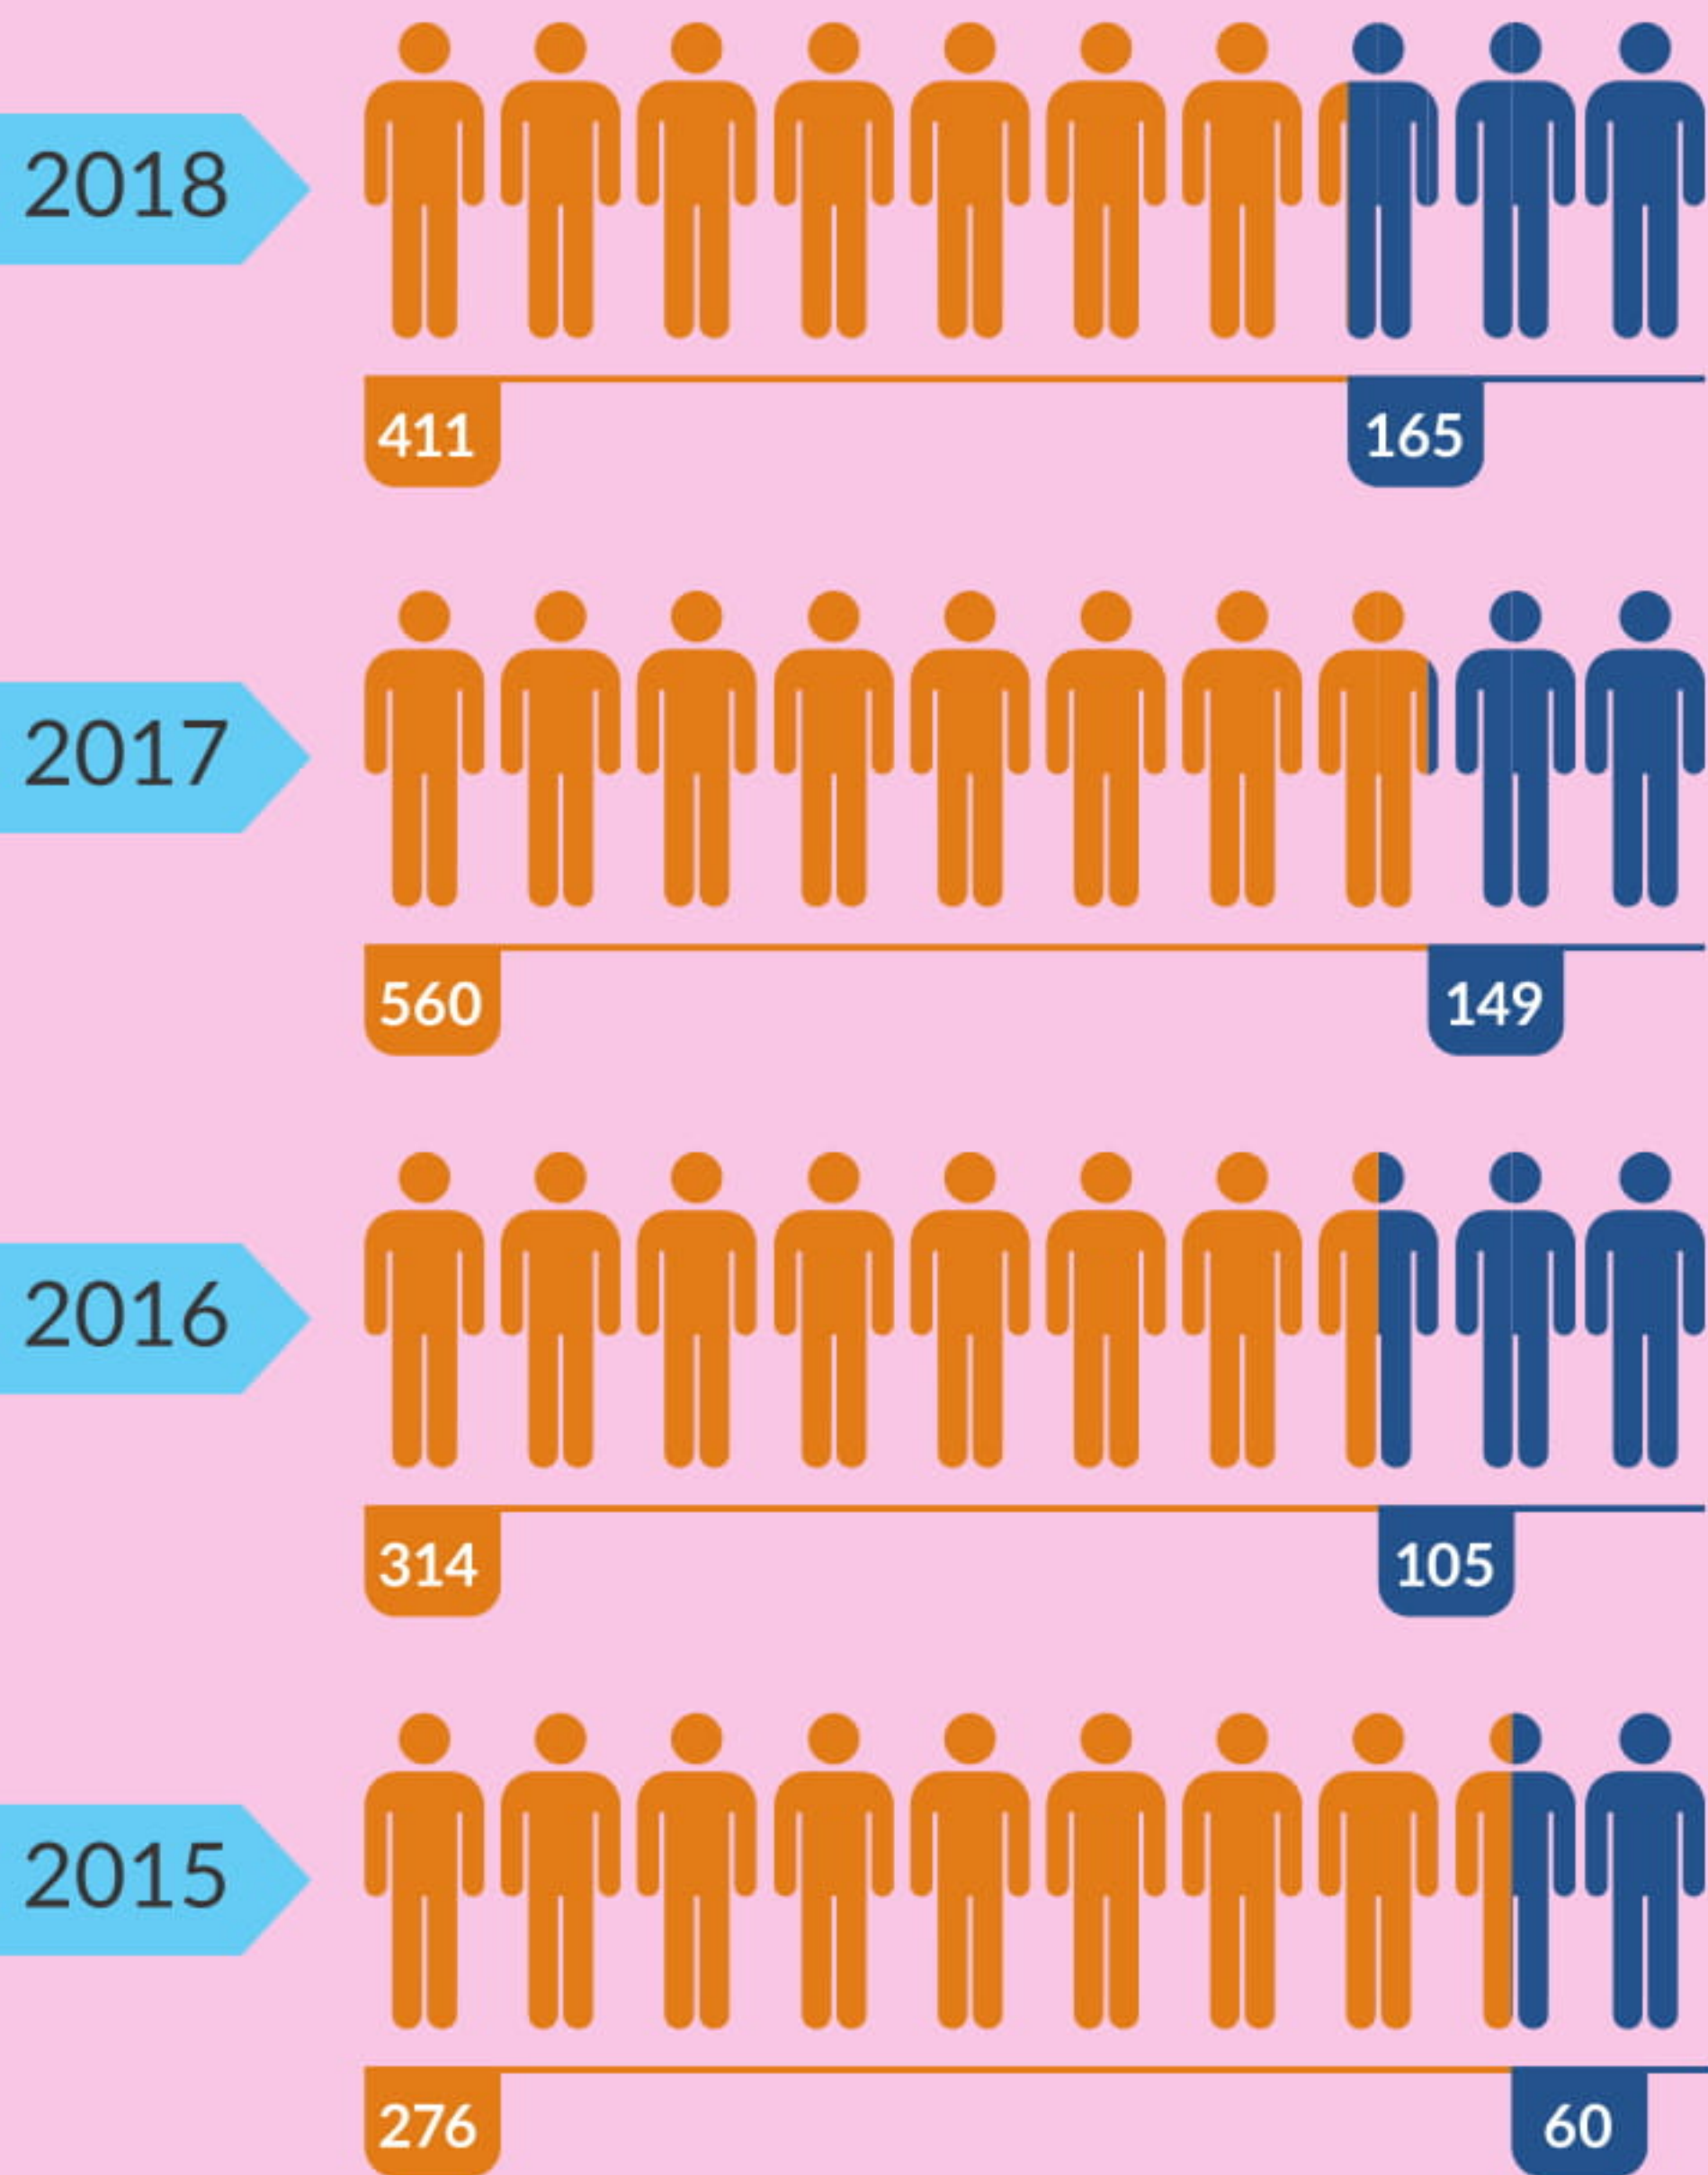

TELENISA

INFOGRAPHIC 2018

A short summary based on the Telenisa Statistic and Findings 2018

1 DEMOGRAPHIC OF OUR CLIENTS

Total number of clients in 2018 was **576**

Clients Location

16 Are from the overseas

2 REASONS FOR MARRIAGE BREAKDOWN

3 LENGTH OF MARRIAGE

Clients in their early stages of marriage (less than 1 year) accounts for 28% of our clients.

On the other end of the spectrum, **19%** of clients have been married for a decade or even more.

4 ISSUES INVOLVING WIVES

75 (32.5%) cases in 2018 involved wife's maintenance.

33 (14.3%) of the cases are on mut'ah

28 (12.1%) of cases are on iddah maintenance

Issues Involving Wives

Issues in Wives' Maintenance