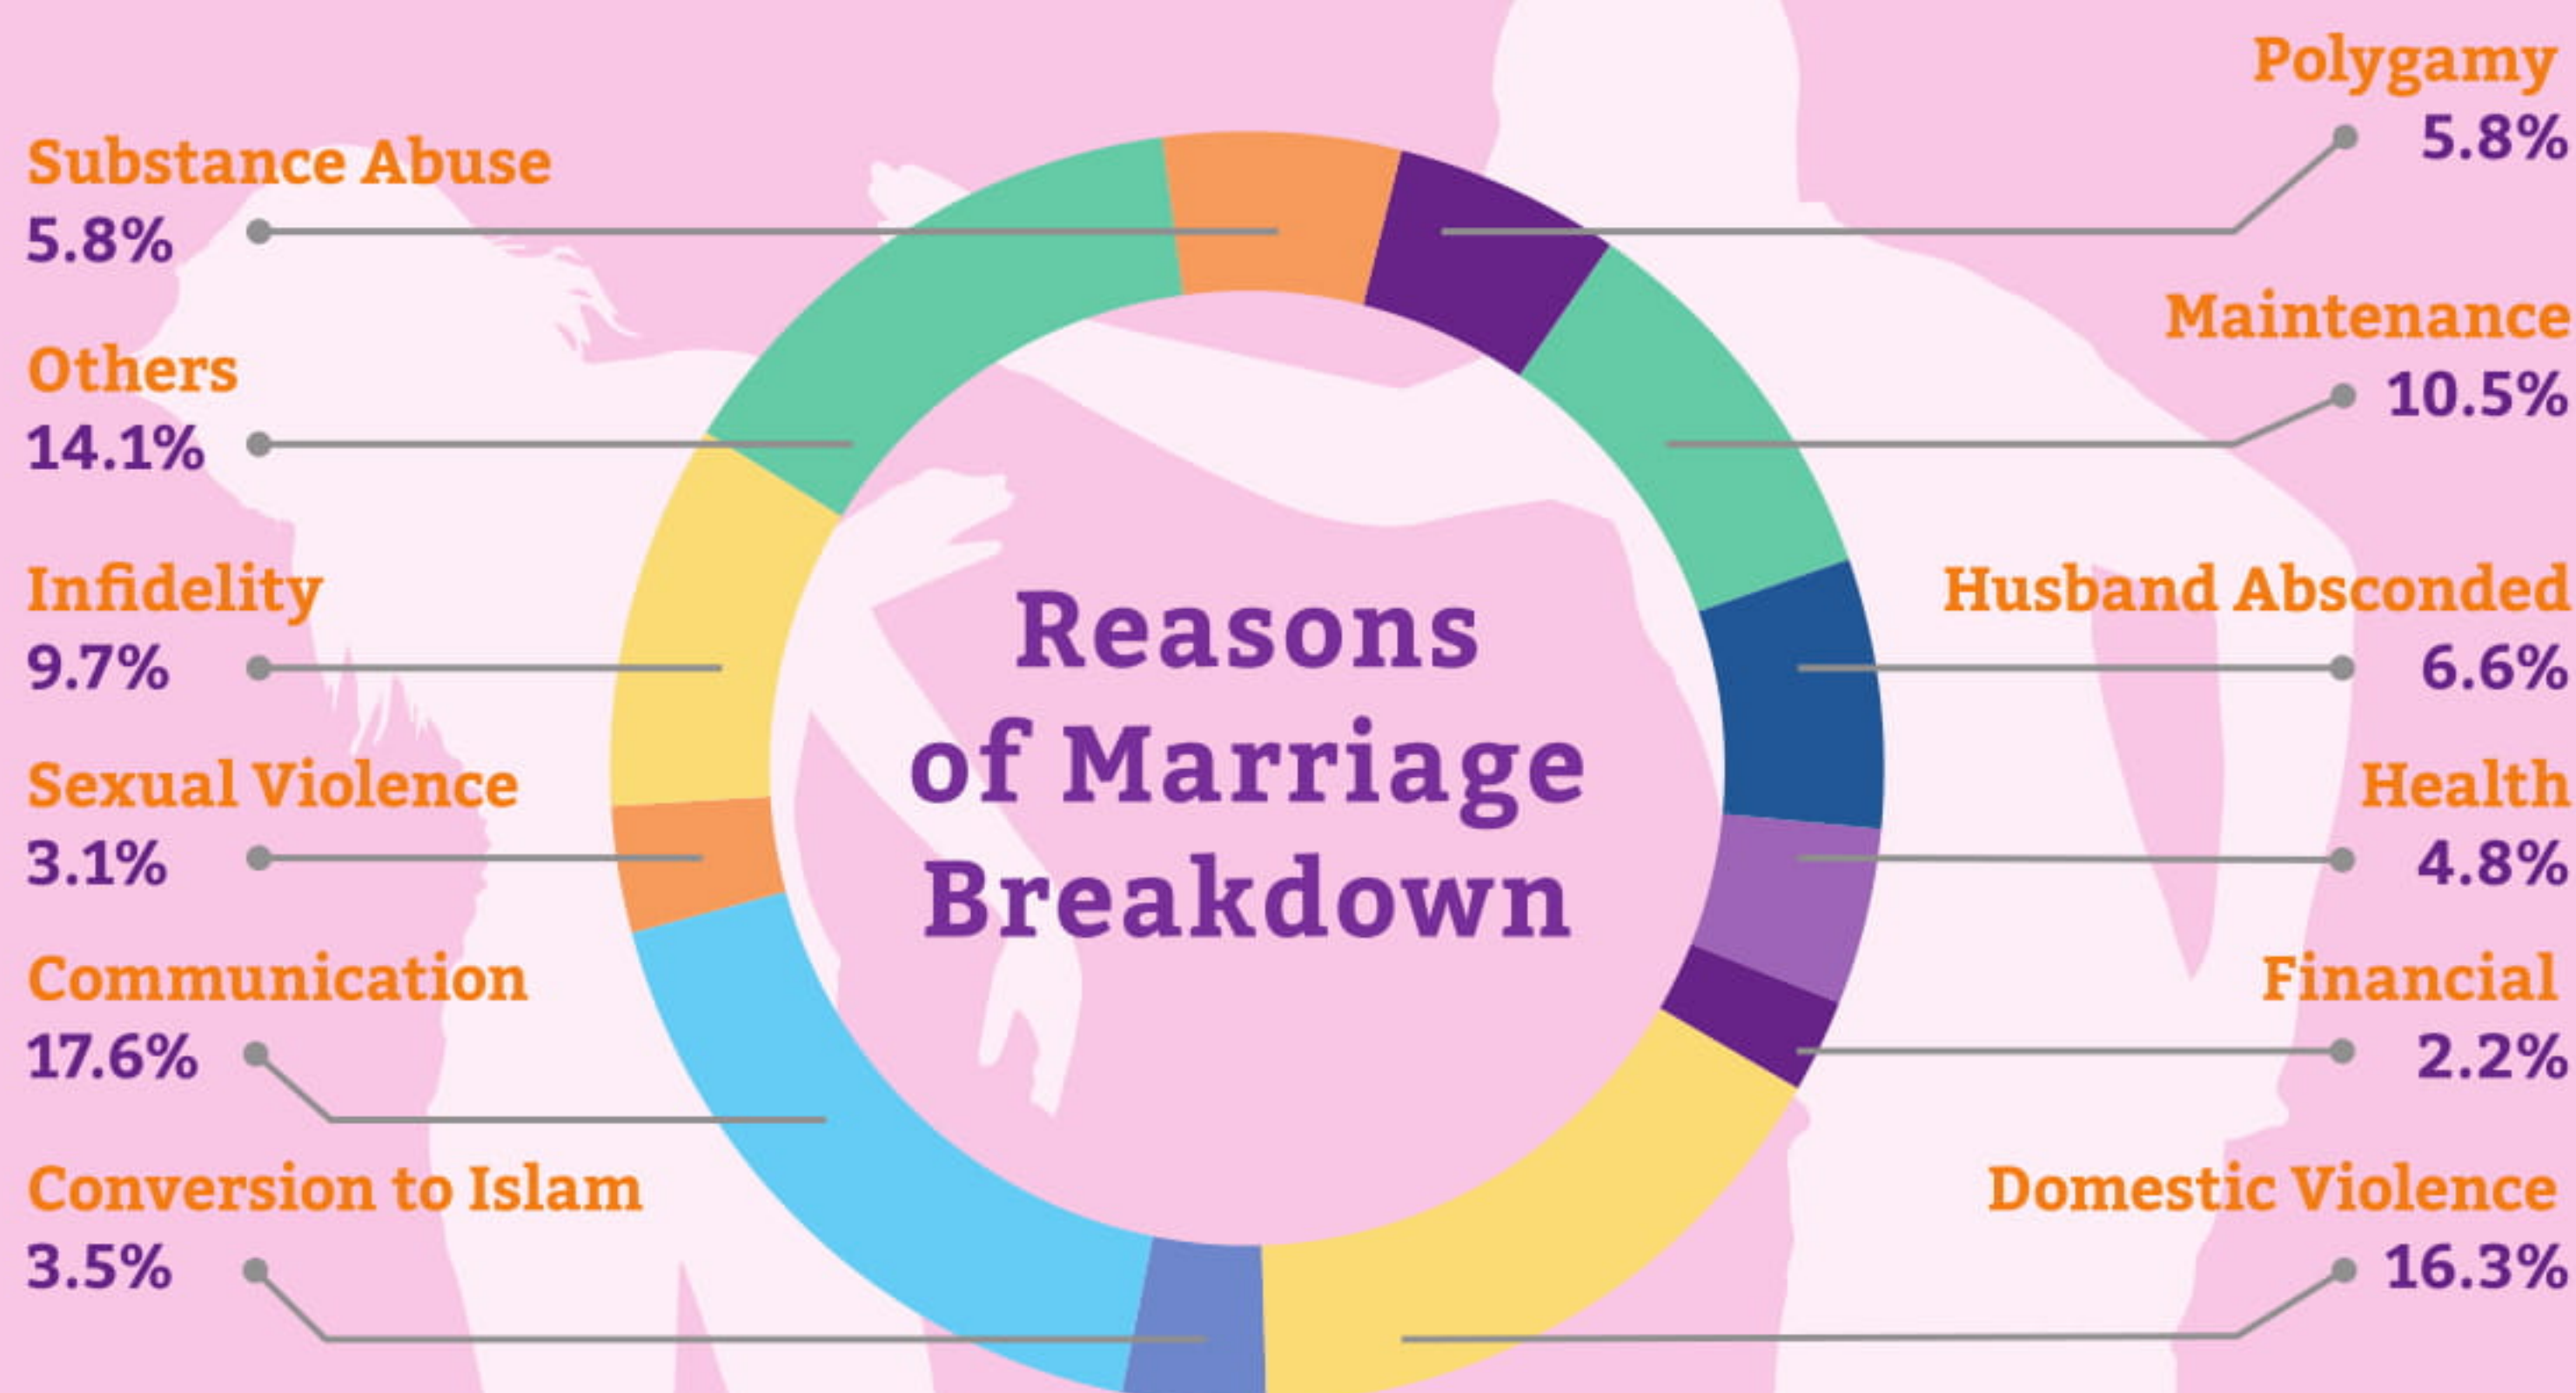

TELENISA

INFOGRAPHIC 2018

A short summary based on the Telenisa Statistic and Findings 2018

1 DEMOGRAPHIC OF OUR CLIENTS

Total number of clients in 2018 was **576**

Clients Location

16 Are from the overseas

2 REASONS FOR MARRIAGE BREAKDOWN

3 LENGTH OF MARRIAGE

Clients in their early stages of marriage (less than 1 year) accounts for 28% of our clients.

On the other end of the spectrum, **19%** of clients have been married for a decade or even more.

4 ISSUES INVOLVING WIVES

75 (32.5%) cases in 2018 involved wife's maintenance.

33 (14.3%) of the cases are on mut'ah

28 (12.1%) of cases are on iddah maintenance

Issues Involving Wives

Issues in Wives' Maintenance